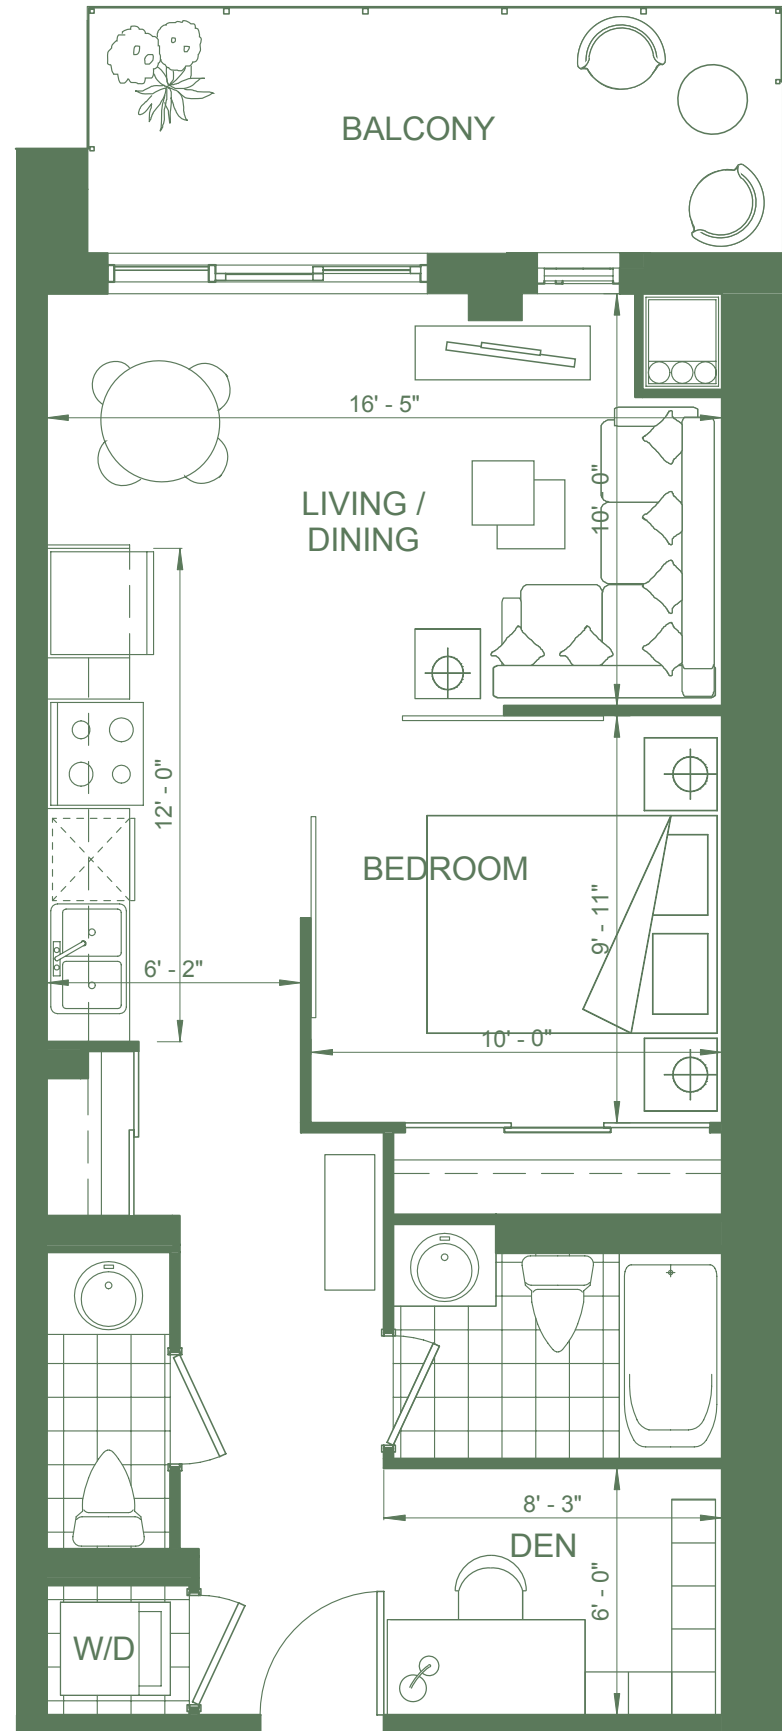

# Buttercup

1 Bedroom + Den

Suite 618 sq.ft.

Balcony 92 sq.ft.

Total 710 sq.ft.

Developer:

General Contractor:

Plans and specifications are subject to change without notice. Actual usable floor space may vary from stated floor area. Illustrations are artist's concept only and may show optional features not included in base price. See sales representative for further information. E & O.E.