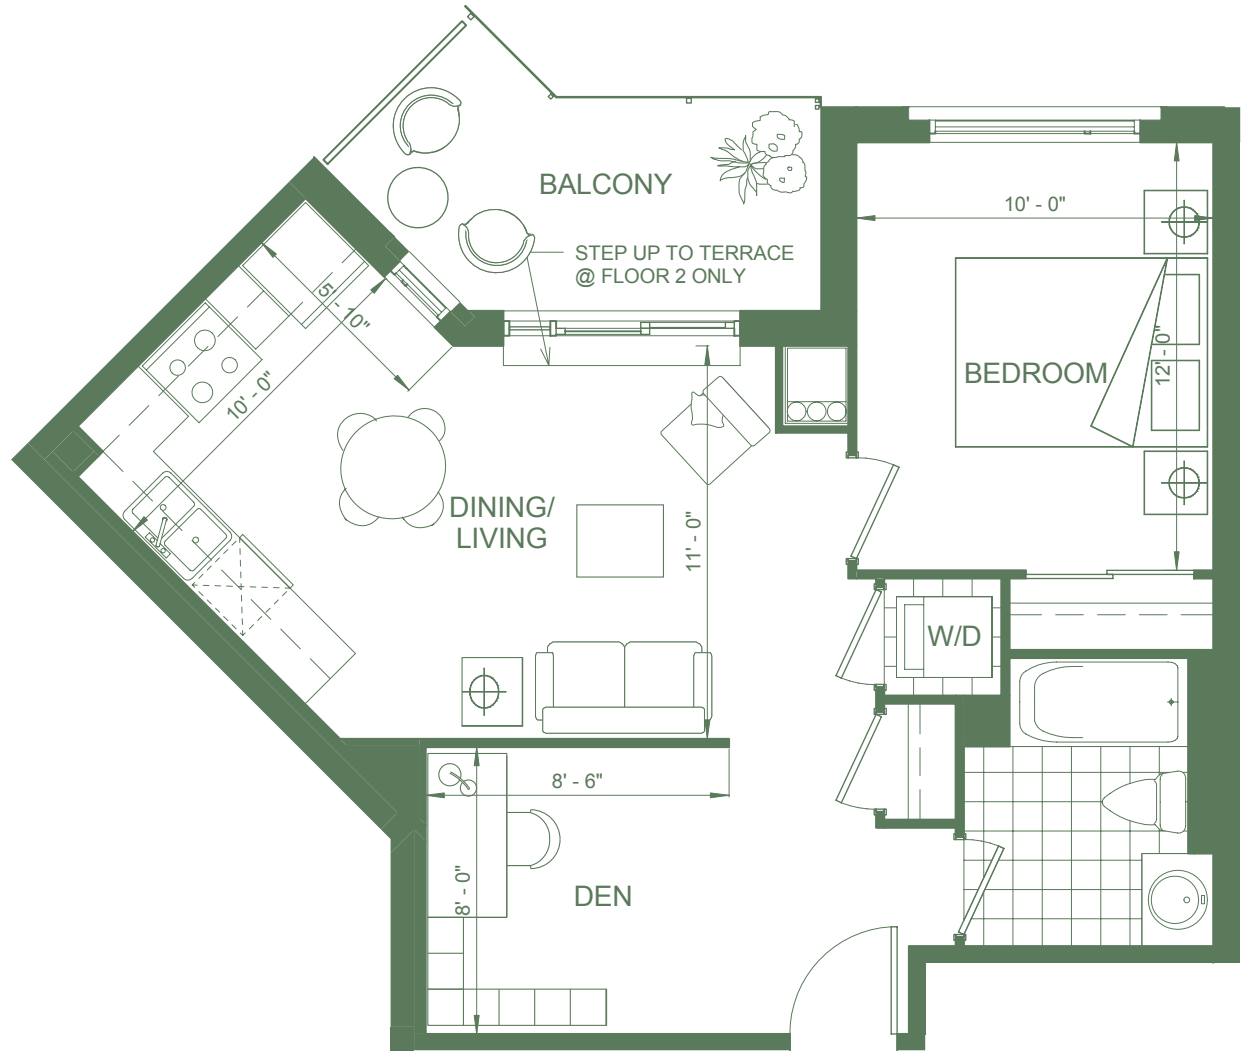

# Golden Rod

1 Bedroom + Den

Suite 638 sq.ft.

Balcony 68 sq.ft.

Total 706 sq.ft.

Developer:

General Contractor:

Plans and specifications are subject to change without notice. Actual usable floor space may vary from stated floor area. Illustrations are artist's concept only and may show optional features not included in base price. See sales representative for further information. E & O.E.