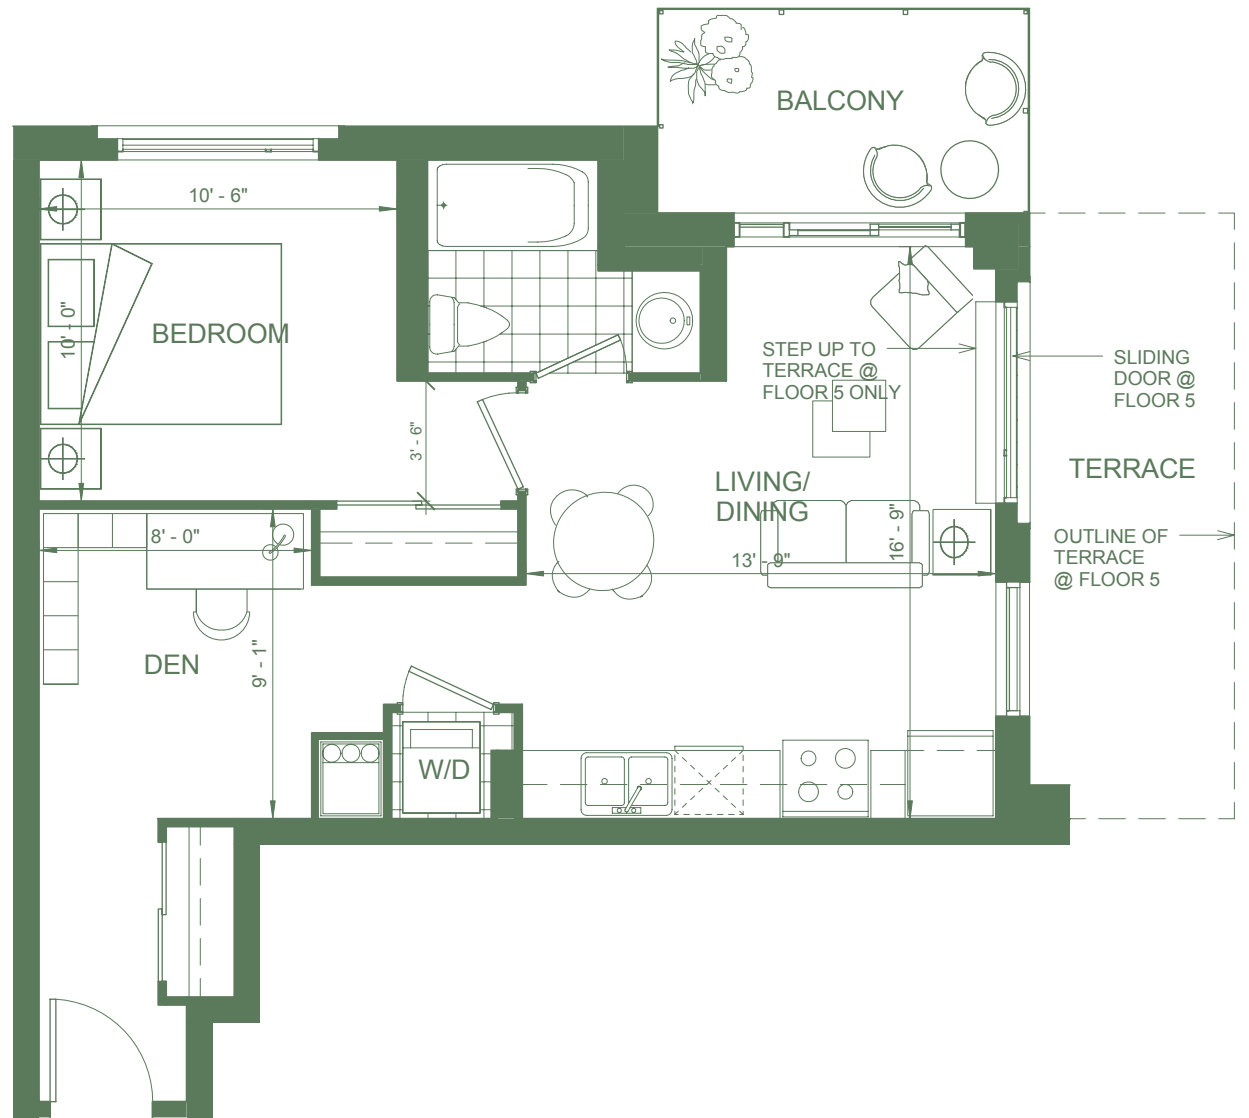

Magnolia

1 Bedroom + Den
& Terrace

Suite 632 sq.ft.
Balcony 50 sq.ft. • Terrace 96 sq.ft.

Total 778 sq.ft.

Floor 6-7

Floor 5

Plans and specifications are subject to change without notice. Actual usable floor space may vary from stated floor area. Illustrations are artist's concept only and may show optional features not included in base price. See sales representative for further information. E & O.E.