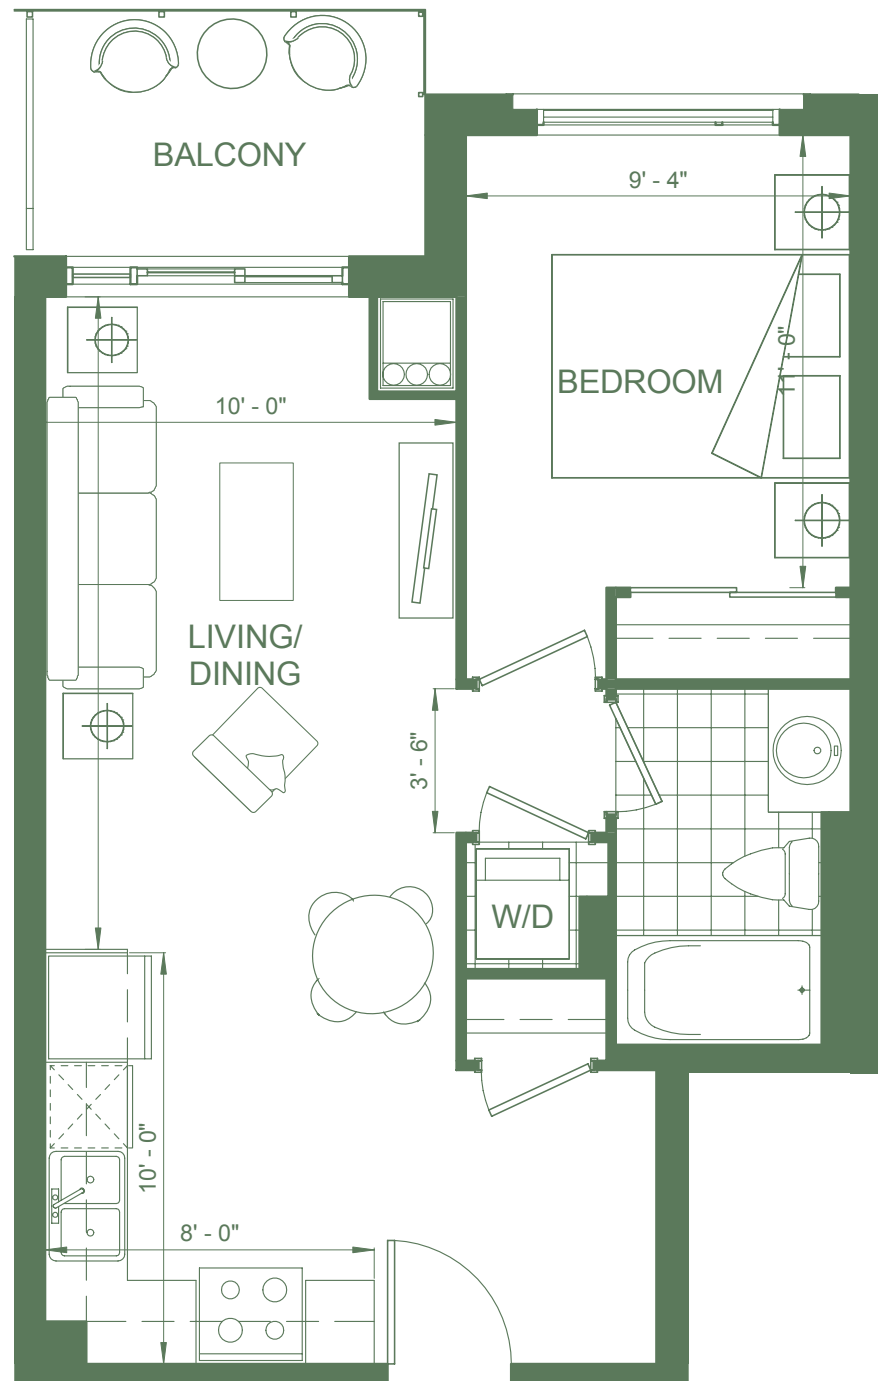

Pansy

1 Bedroom

Suite 565 sq.ft.

Balcony 50 sq.ft.

Total 615 sq.ft.

Developer:

General Contractor:

Plans and specifications are subject to change without notice. Actual usable floor space may vary from stated floor area. Illustrations are artist's concept only and may show optional features not included in base price. See sales representative for further information. E & O.E.