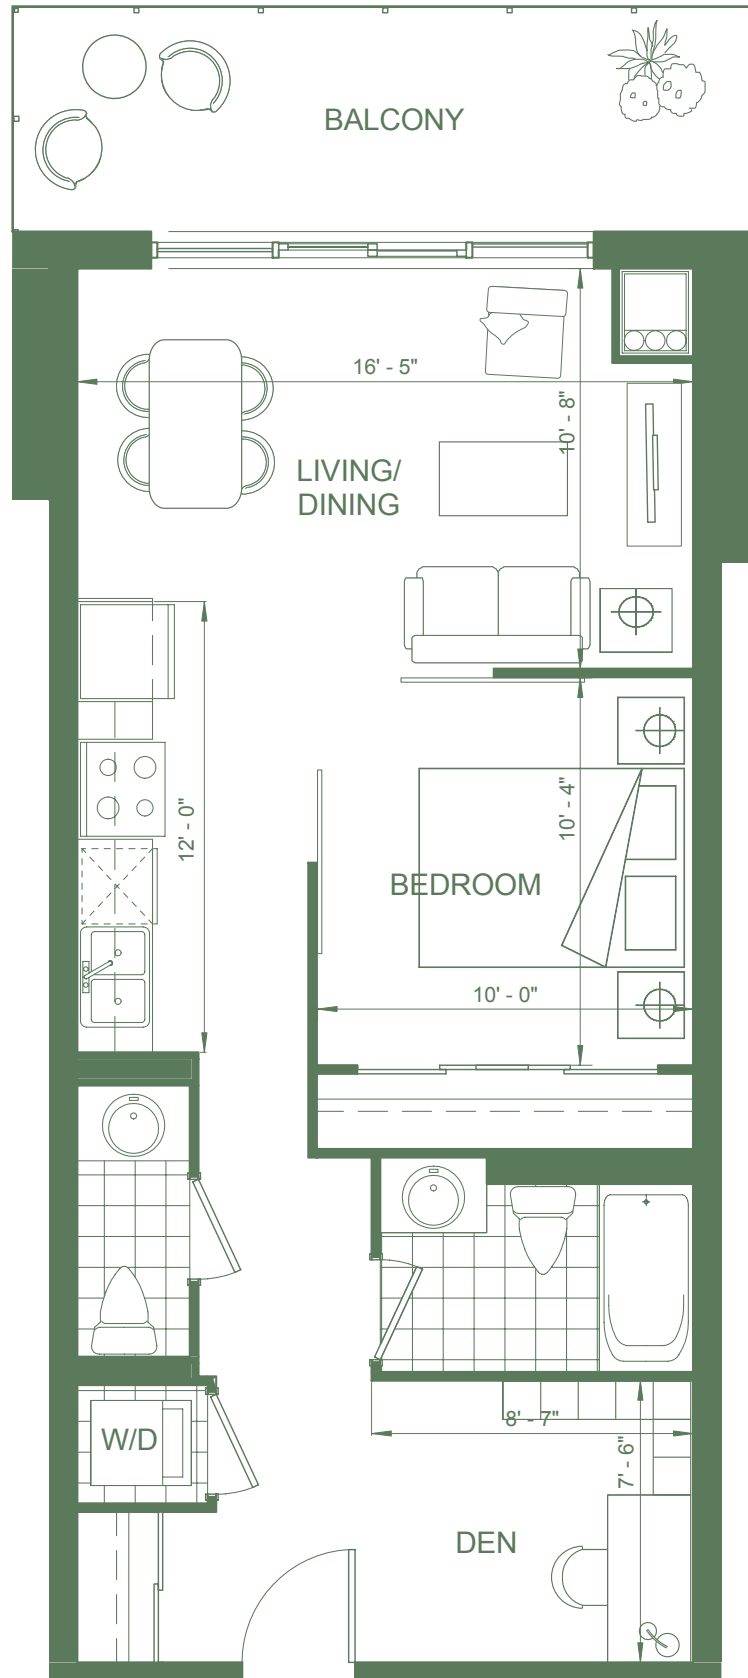

# Poppy

1 Bedroom + Den

Suite 660 sq.ft.

Balcony 105 sq.ft.

Total 765 sq.ft.

Developer:

General Contractor:

Plans and specifications are subject to change without notice. Actual usable floor space may vary from stated floor area. Illustrations are artist's concept only and may show optional features not included in base price. See sales representative for further information. E & O.E.